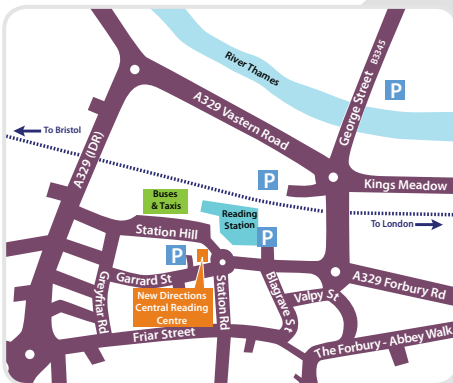

日本語 コース

Japanese Course in Central Reading

学びなさい

Japanese - Beginners Year 1 (Semester 2)

Evening

Course Code CRL505L

Level 1

Start Date 26-Feb-09
Day Thursday
Duration 15 weeks
Time 18:00-20:00

Centre CR
YRP Fee £150
YRP Concession £85
Full Fee £165

Centre Information

CR - Central Reading Centre
opposite Reading station,
Thames Tower, Station Road,
Reading, RG1 1LX

Your Reading Passport (YRP)

If you are a resident living in the
Borough of Reading, you could
benefit from a discounted course
fee!