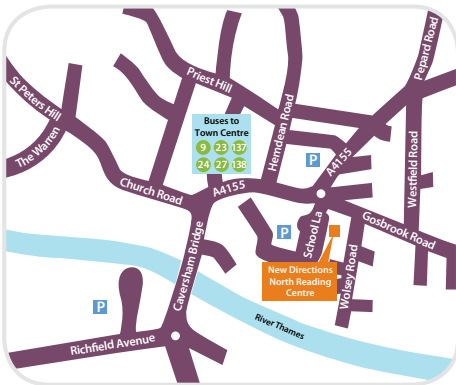

Centre Maps & Details

If you would like further detailed directions for the centre please visit www.newdirectionsreading.co.uk, or call 0845 842 0012.

CR Central Reading Centre

Thames Tower
37 - 45 Station Road
Reading
RG1 1LX

SR South Reading Centre

Northumberland Avenue
Reading
RG2 8DH

NR North Reading Centre

School Lane
Caversham
RG4 8HX

WR West Reading Centre

Wilson Road
Reading
RG30 2RW

- Crèche
- Employment Services
- Free Parking
- Disabled Facilities
- Refreshments